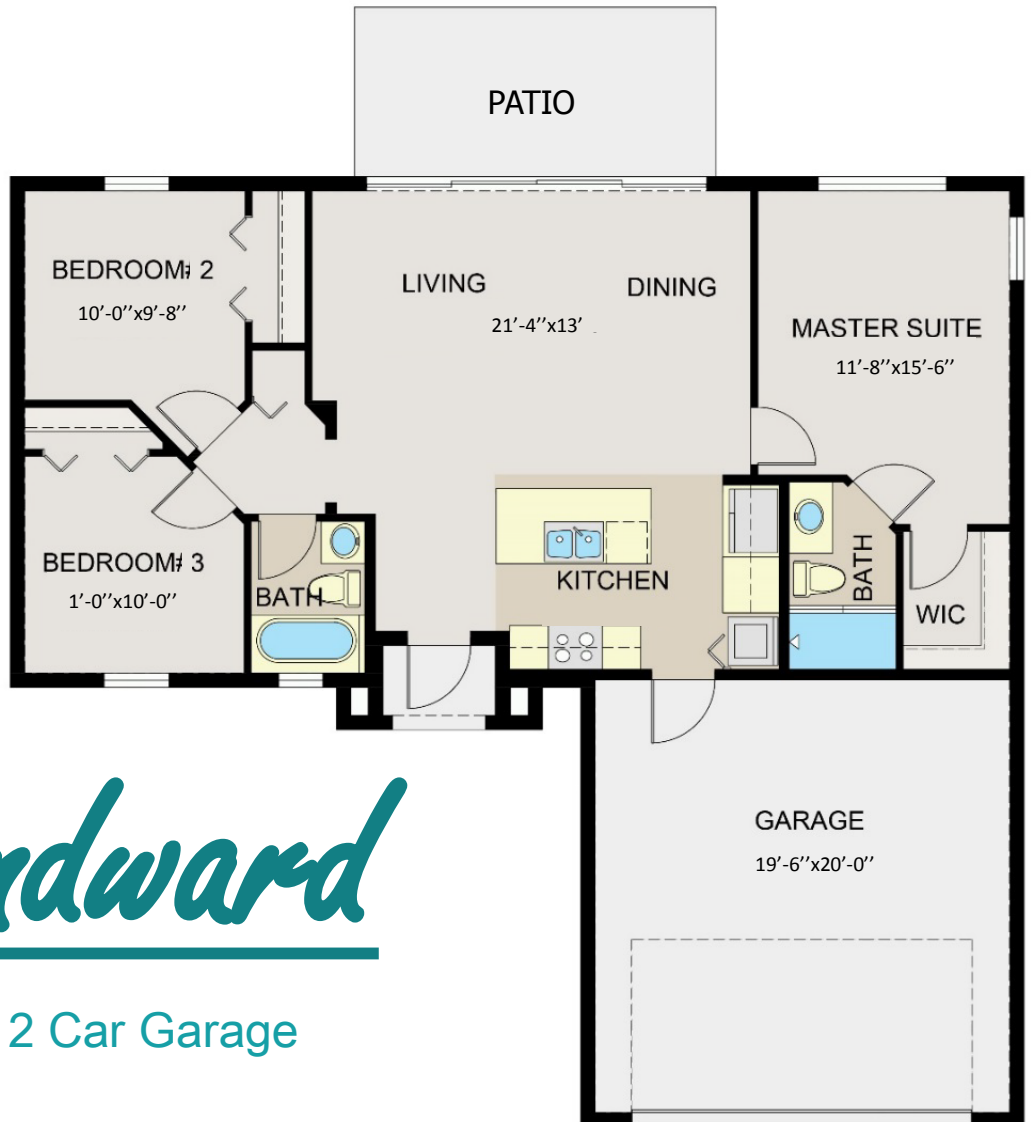

Area Calculations

A/C Living 1,127 SF
 Garage 437 SF
 Patio 119 SF
 Entry 30 SF

 Total Area
 1,1713 SF

The Windward

3 Bed | 2 Bath | 2 Car Garage

239.434.KAYE

www.kayelifestylehomes.com

In continuing effort for excellence all specifications and dimensions are subject to change without notice. All illustrations are artist concepts. Oral representation cannot be relied upon as correctly stating the representations of the home builder