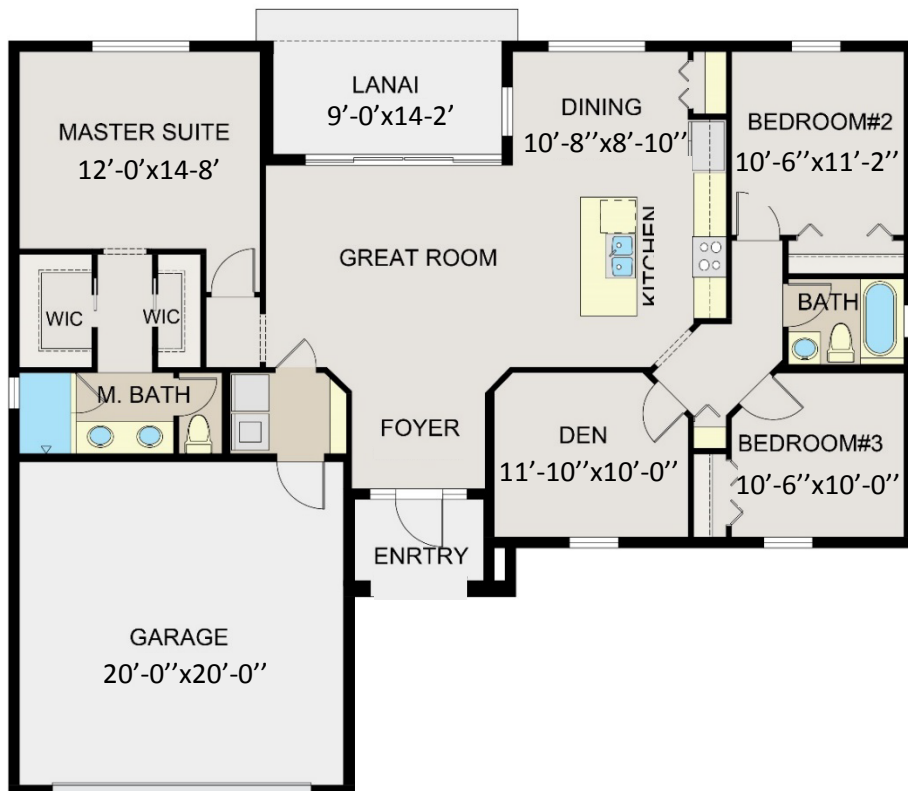

The Del Mar

3 Bed | 2 Bath | Den
2 Car Garage

Area Calculations

A/C Living	1,519 SF
Garage	439 SF
Lanai	99 SF
Entry	54 SF

Total Under Roof	2,111 SF

239.434.KAYE

www.kayelifestylehomes.com

In continuing effort for excellence all specifications and dimensions are subject to change without notice. All illustrations are artist concepts. Oral representation cannot be relied upon as correctly stating the representations of the home builder